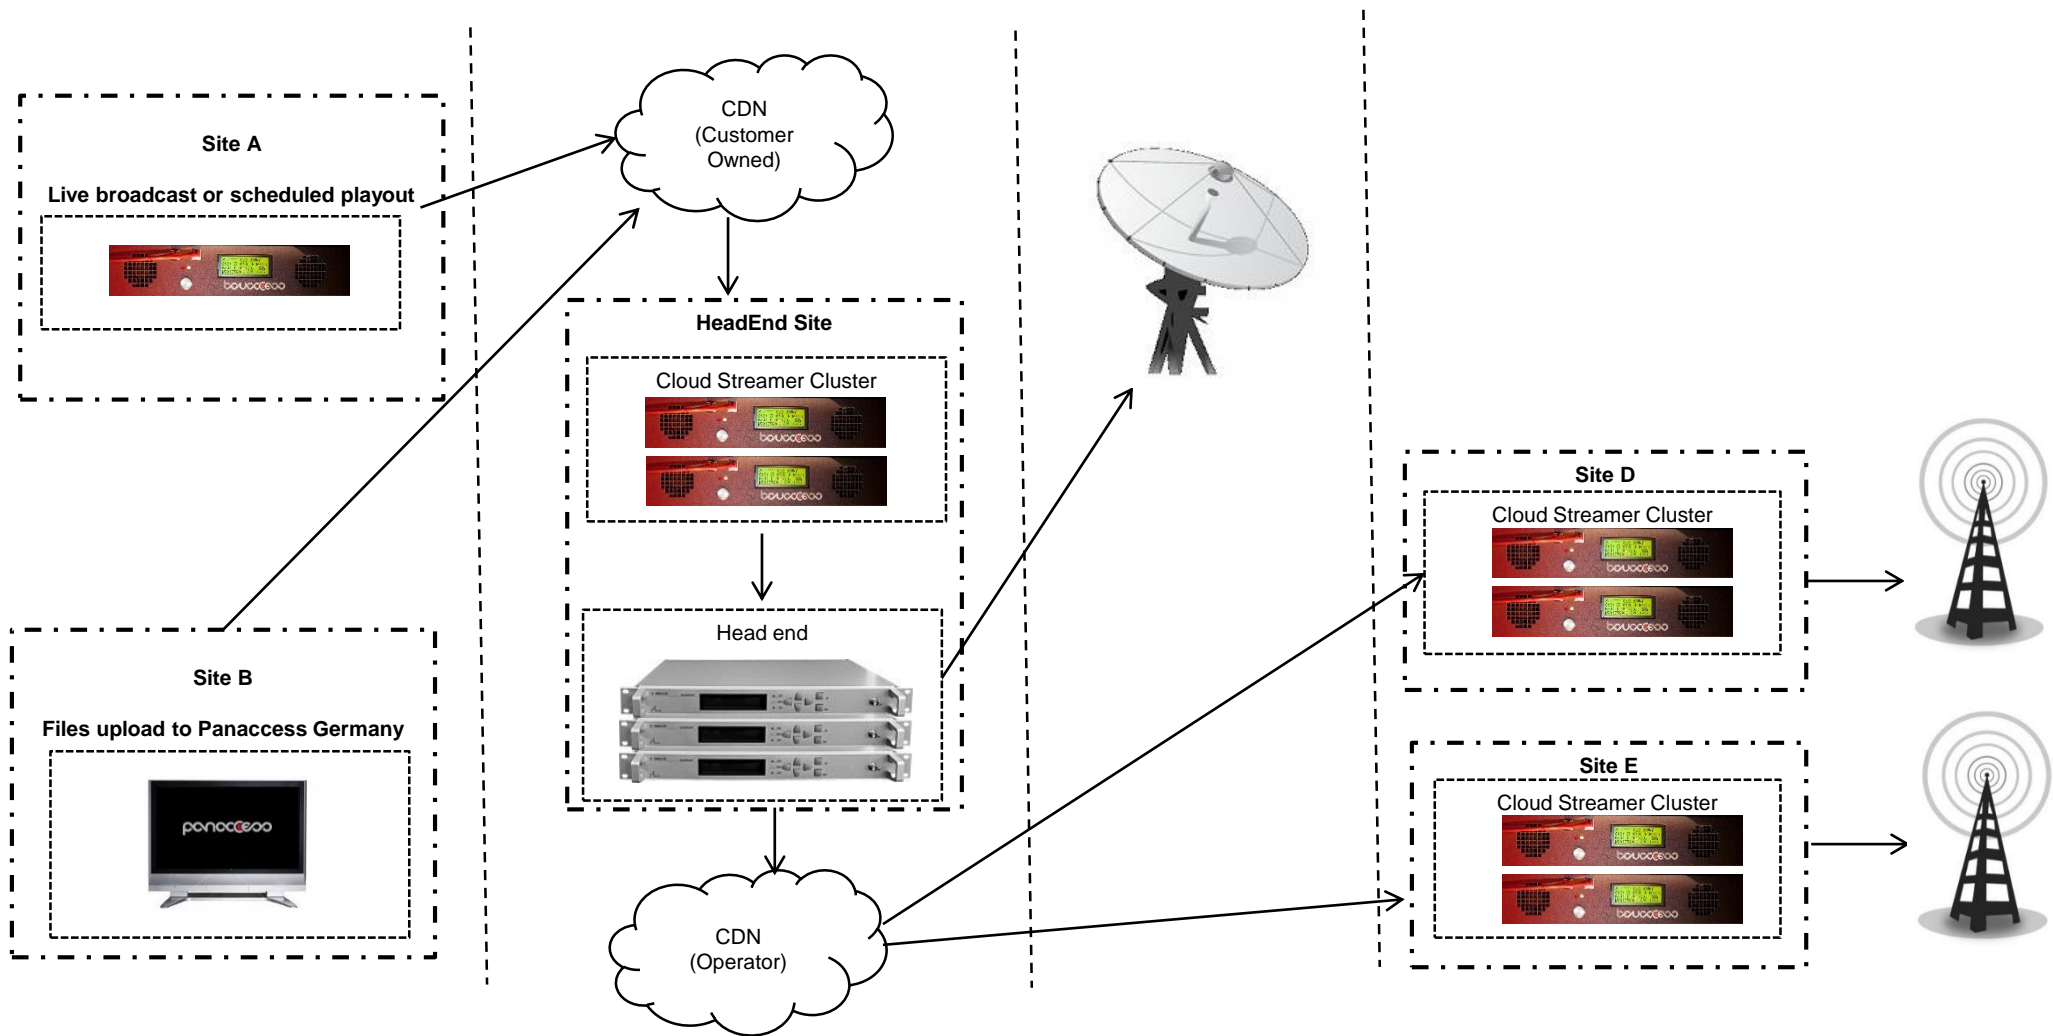

Cloudstreamer Panatrix