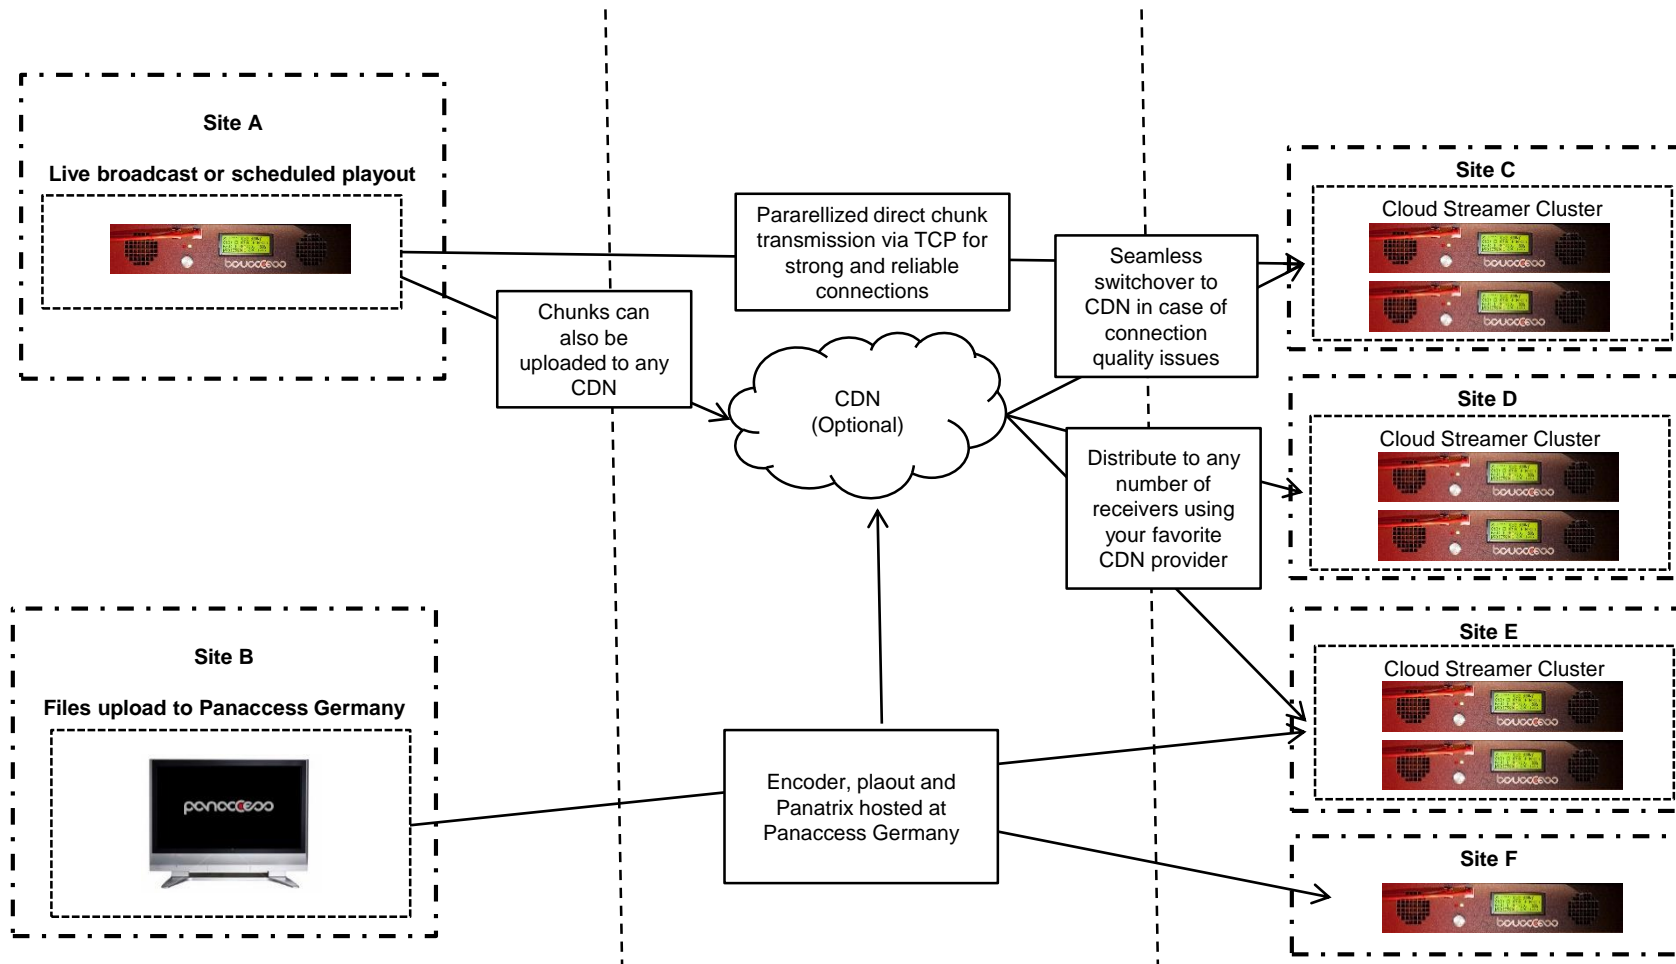

Cloudstreamer Panatrix